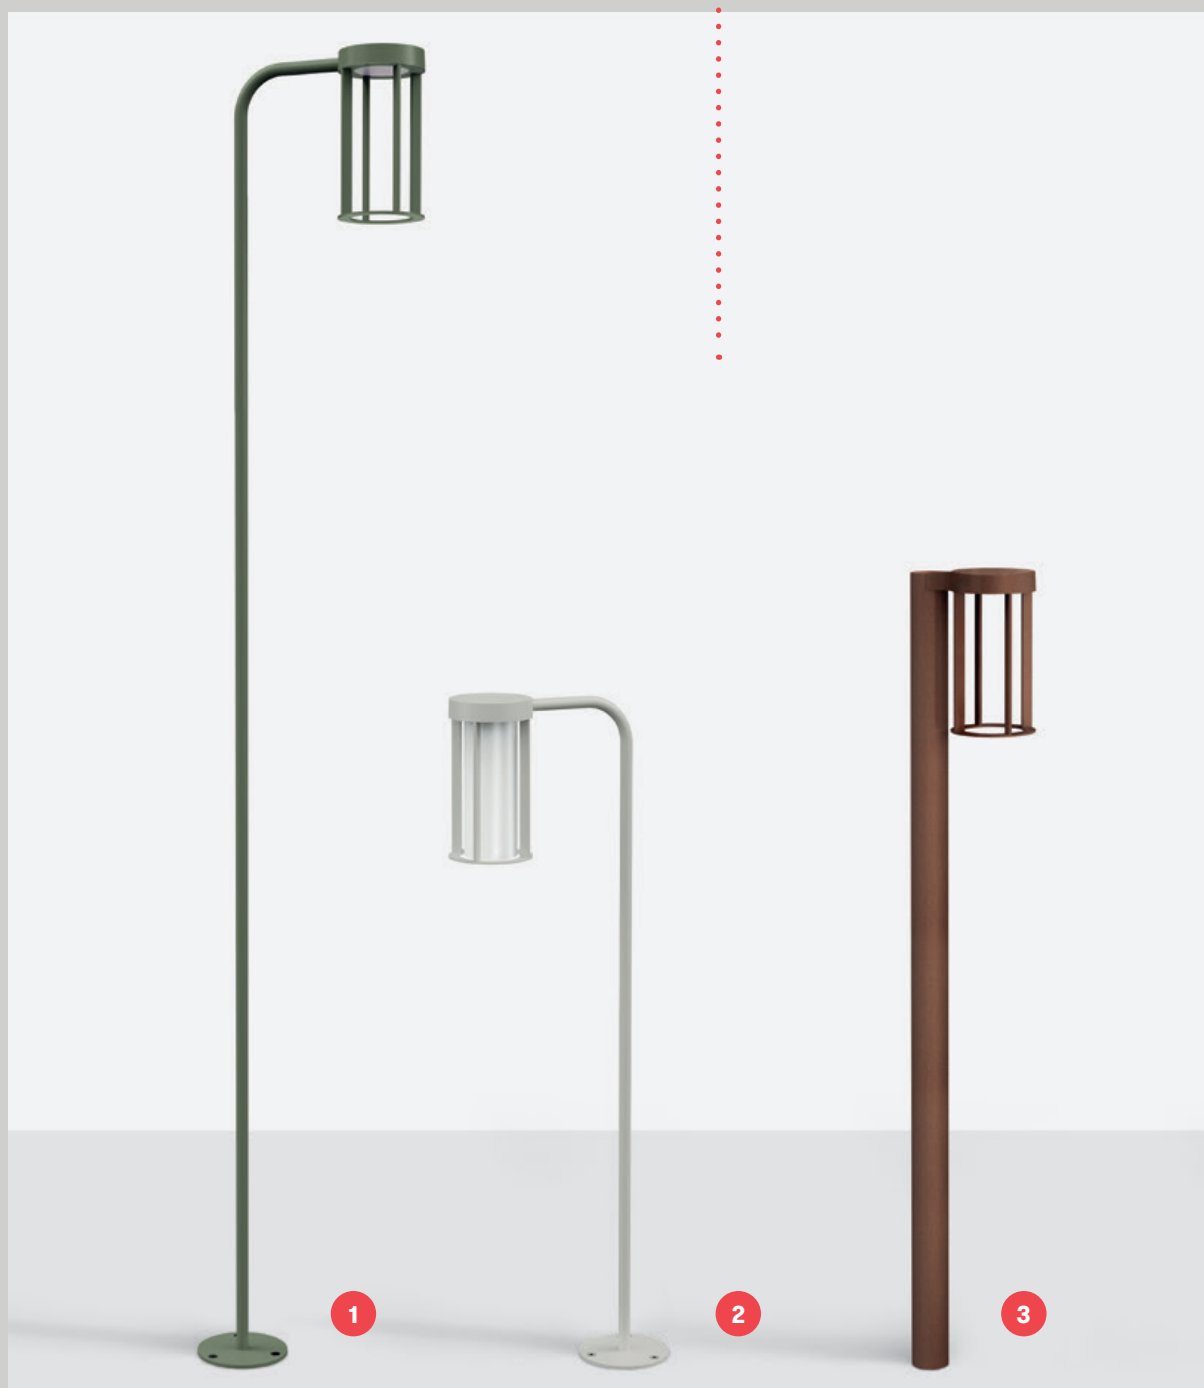

## The range

 **Led** light

 **Outdoor**

### GROUND | FLOOR

- 1 LULA STELO 2400
- 2 LULA UP STELO 1200
- 3 KIT LULA POST