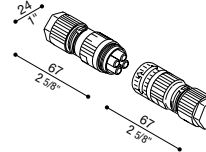

Conector macho/hembra de 4 polos ON-OFF

Accesorio IP66/IP68 para conectar dos productos en serie on-off. Adecuado para cable ø7/13,5.

CoL.	Code	€
	LB156001	19,00