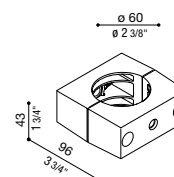

Delta 1 Circular

NEW

IP66 IK 08 5J xx7 CE UK	LED			COL.	CODE *	€	
	W	LM	REAL LM				
	37	6237	5395	⊕ ⊙ 220-240 V		LL15411WC1	189,00
						LL15411GC1	189,00
						LL15411KC1	189,00
						LL15411BC1	189,00
	37	6237	5395	⊕ ⊙ 220-240 V DALI		LM15411WC1	229,00
						LM15411GC1	229,00
						LM15411KC1	229,00
						LM15411BC1	229,00
	50	7489	6478	⊕ ⊙ 220-240 V		LL15412WC1	189,00
						LL15412GC1	189,00
						LL15412KC1	189,00
						LL15412BC1	189,00
50	7489	6478	⊕ ⊙ 220-240 V DALI		LM15412WC1	229,00	
					LM15412GC1	229,00	
					LM15412KC1	229,00	
					LM15412BC1	229,00	

* Complete the CODE □ LED COLOUR 5 | 5700K N | 4000K 3 | 3000K 2 | 2700K 1 | 2200K

Versione on-off: cavo 0,7m H05RN-F. Versione DALI: cavo 0,7m H07RN-F. | On-off version cable: 0,7m H05RN-F. Cable DALI version: 0,7m H07RN-F. | Câble version on-off : 0,7m H05RN-F. Câble version DALI : 0,7m H07RN-F. | Cable versión on-off: 0,7m H05RN-F. Cable versión DALI: 0,7m H07RN-F.

A richiesta, disponibili versioni con vetro colorato: rosso, verde, giallo e bianco. Sovraprezzo: + 25,00 € di listino

On request, versions with colored glass available: red, green, yellow and white. Extra charge: + 25,00 € list price

Sur demande, des versions avec verre coloré sont disponibles: rouge, vert, jaune et blanc. Supplément: + 25,00 € prix de liste

Bajo pedido, versiones de cristal de colores: rojo, verde, amarillo y blanco. Recargo: + € 25,00 precio de lista

Accessori | Accessories | Accessoires | Accesorios

Ganascia Delta per palo Ø60mm

Non adatto per Delta 3. Non idoneo per installazione su palo Still.

Delta side adapter for post Ø60mm

Not suitable for Delta 3 and for installation on Still posts.

Adaptateur latéral Delta pour poteau Ø60mm

Ne convient pas pour Delta 3 et pour l'installation sur des poteaux Still.

Adaptador lateral Delta para poste Ø60 mm

No apto para Delta 3 ni para instalación en postes Still.