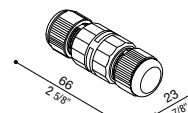

Bloque de terminales coaxiales de 3 polos

Bloque de terminales coaxiales de 3 polos, IP68, para cable ø 7/12 mm.

Col.	Code	€
	LB11293	17,00