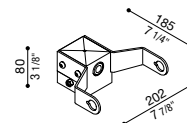

Testapalo Delta 1 per palo Ø60mm

Adatto per l'installazione di un singolo prodotto. Non adatto per pali Still.

Delta 1 post head adapter for Ø60mm pole

Suitable for single product installation. Not suitable for Still poles.

Adaptateur de tête de poteau Delta 1 pour poteau Ø60mm

Convient à l'installation d'un seul produit. Ne convient pas aux poteaux Still.

Adaptador de poste Delta 1 para poste de Ø60mm

Adecuado para la instalación de un solo producto. No apto para postes Still.

Col.	Code	€
	LB154001W	59,00
	LB154001G	59,00
	LB154001K	59,00
	LB154001B	59,00