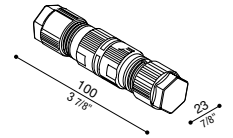

Morsettiera coassiale 4 poli

Morsettiera coassiale a 4 poli, IP68, per cavo $\varnothing$ 7/13,5 mm.

4-pole coaxial terminal block

4-pole coaxial terminal block, IP68, for cable $\varnothing$ 7/13.5 mm.

Bornier coaxial à 4 pôles

Bornier coaxial à 3 pôles, IP68, pour câble $\varnothing$ 7/13,5 mm.

Bloque de terminales coaxiales de 4 polos

Bloque de terminales coaxiales de 4 polos, IP68, para cable con $\varnothing$ 7/13,5 mm.

Col.	Code	€
	LB11292	19,00