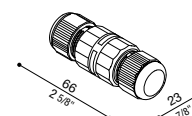

Morsettiera coassiale 3 poli

Morsettiera coassiale a 3 poli, IP68, per cavo ϕ 7/12 mm.

3-pole coaxial terminal block

3-pole coaxial terminal block, IP68, for cable ϕ 7/12 mm.

Bornier coaxial à 3 pôles

Bornier coaxial à 3 pôles, IP68, pour câble ϕ 7/12 mm.

Bloque de terminales coaxiales de 3 polos

Bloque de terminales coaxiales de 3 polos, IP68, para cable ϕ 7/12 mm.

Col.	Code	€
	LB11293	17,00