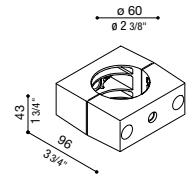

Ganascia Delta per palo Ø60mm

Non adatto per Delta 3. Non idoneo per installazione su palo Still.

Delta side adapter for post Ø60mm

Not suitable for Delta 3 and for installation on Still posts.

Adaptateur latéral Delta pour poteau Ø60mm

Ne convient pas pour Delta 3 et pour l'installation sur des poteaux Still.

Adaptador lateral Delta para poste Ø60 mm

No apto para Delta 3 ni para instalación en postes Still.

Col.	Code	€
	LB154000W	39,00
	LB154000G	39,00
	LB154000K	39,00
	LB154000B	39,00