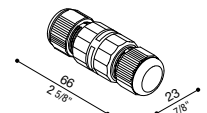

Bloque de terminales coaxiales de 3 polos

Bloque de terminales coaxiales de 3 polos, IP68, para cable ø 7/12 mm.

Col.	Code	€
	LB11293	17,00