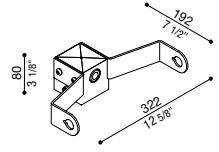

Testapalo Delta 3 per palo Ø60mm

Adatto per l'installazione di un singolo prodotto. Non adatto per pali Still.

Testapalo Delta 3 per palo Ø60mm

Suitable for single product installation. Not suitable for Still poles.

Adaptateur de tête de poteau Delta 3 pour poteau Ø60mm

Convient à l'installation d'un seul produit. Ne convient pas aux poteaux Still.

Adaptador de poste Delta 3 para poste de Ø60mm

Adecuado para la instalación de un solo producto. No apto para postes Still.

Col.	Code	€
	LB154003W	59,00
	LB154003g	59,00
	LB154003K	59,00
	LB154003B	59,00