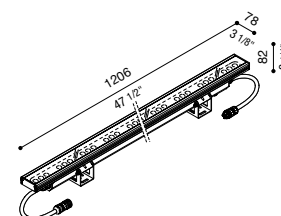

RoI 1200

IP66 IK 10 20J xx9	LED			COL.	CODE *	€	
	W	LM	REAL LM				
	66	8120	6160	220-240 V		LL156012	940,00
	66	8120	6160	220-240 V DALI		LM156012	990,00