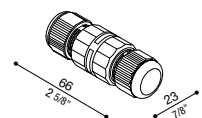

Bloque de terminales coaxiales de 3 polos

Bloque de terminales coaxiales de 3 polos, IP68, para cable ø 7/12 mm.

Col.	Code	€
	LB11293	17,00