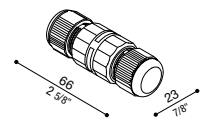

Bloque de terminales coaxiales de 3 polos

Bloque de terminales coaxiales de 3 polos, IP68, para cable $\varnothing$ 7/12 mm.

Col.	Code	€
	LB11293	17,00