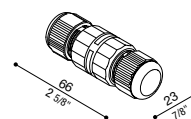

Col.	Code	€
	LB11293	17,00