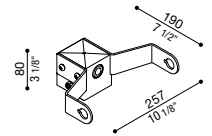

Adaptador de poste Delta 2 para poste de Ø60mm

Adecuado para la instalación de un solo producto. No apto para postes Still.

Col.	Code	€
	LB154002W	59,00
	LB154002G	59,00
	LB154002K	59,00
	LB154002B	59,00