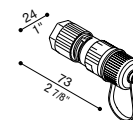

Conector hembra + Tapa ON-OFF

Accesorio no incluido en los productos Rol e In-Rol. Adecuado para cable ø7/13,5.