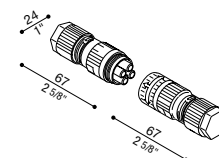

Connettore maschio/femmina 4 poli ON-OFF

Accessorio IP66/IP68 per la connessione di due prodotti in serie on-off. Adatto per cavo ø7/13,5.

Col.	Code	€
	LB156001	19,00

4-pin male/female connector ON-OFF

Accessory IP66/IP68 for connecting two products in series on-off. Suitable for ø7/13.5 cable.

Connecteur mâle/femelle à 4 broches ON-OFF

Accessoire IP66/IP68 pour connecter deux produits en série on-off. Convient pour un câble ø7/13,5.

Conector macho/hembra de 4 polos ON-OFF

Accesorio IP66/IP68 para conectar dos productos en serie on-off. Adecuado para cable ø7/13,5.